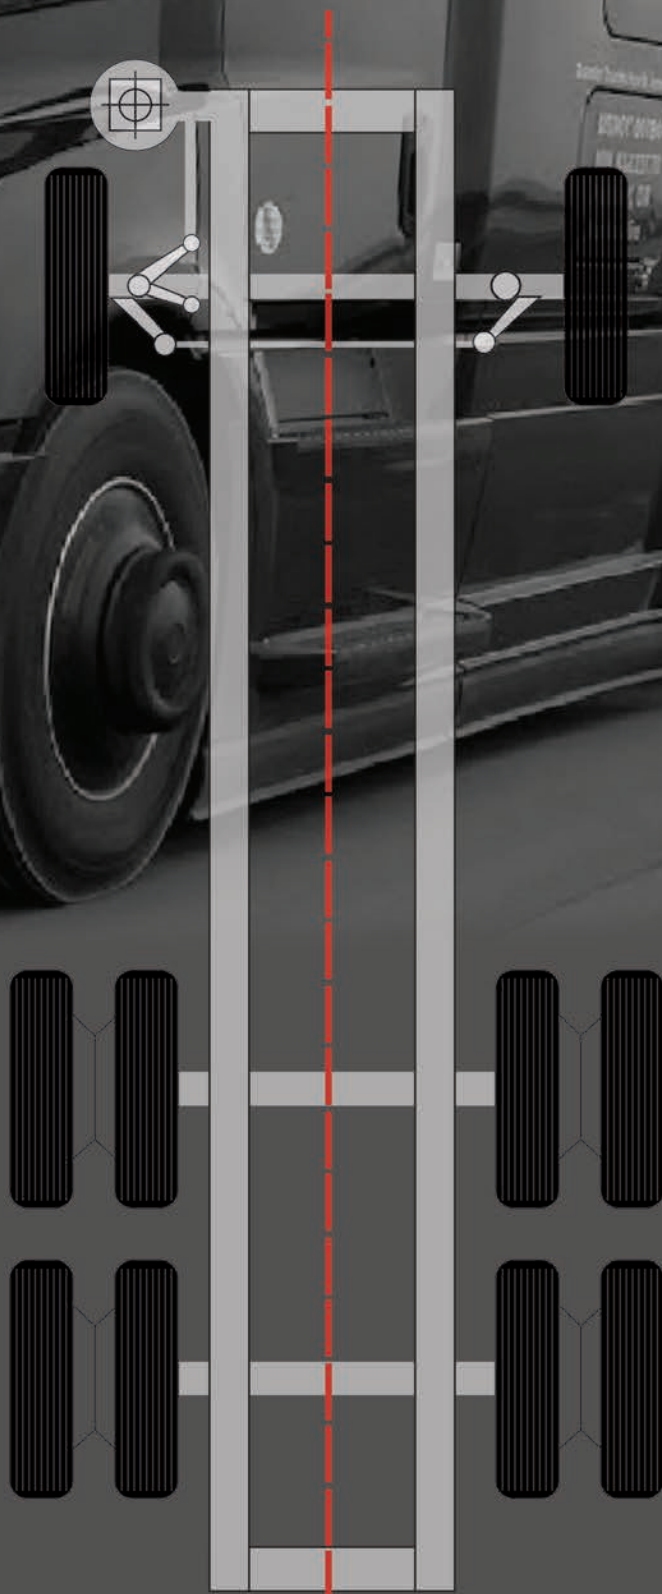

AXIS 4000

Electronic Wheel Alignment

Camera Radio System

PRECISE. REPEATABLE. EFFICIENT.

The Anywhere, Anytime HD Alignment System™

- Center line of frame reference point per OEM
- Dual-image, camera-based technology
- Pre-calibrated, easy on-easy off magnetic clamps
- Floating turntables for complete turn angle measurements
- MSA tested, passed and approved by DTNA
- Measurements taken in the driving condition
- No lifting, no rolling, no run-out compensation steps required
- Does not require a pit, a rack or level floors

SYSTEM

AX924 000 032 Axis4000 DTNA - Complete System

SYSTEM COMPONENTS

- AX924 001 174 Premium Cabinet
- AX924 001 208 Wheel Clamp - US (2)
- AX924 001 069 Wheel Clamp - Euro. Std. (2)
- AX924 000 002 Turntable (2)
- AX924 001 161 Camera Left
- AX924 001 162 Camera Right
- AX924 001 160 Transceiver
- AX924 001 067 Transceiver Cable
- AX924 001 034 Dual Camera Battery Charger
- AX924 001 025 Reflector (4)
- AX913 033 012 60mm Magnetic Foot (6)
- AX913 030 012 315mm Magnetic Foot (6)
- AX913 052 024 Tripod Stand (4)
- AX913 052 077 Support for Magnetic Scale (2)
- AX913 052 081 Support for Scale (2)
- AX913 027 017 Mounting Tool Alloy Rim - Clamp (2)
- AX924 001 029 Floor Inclination Device
- AX924 001 200 PC Software