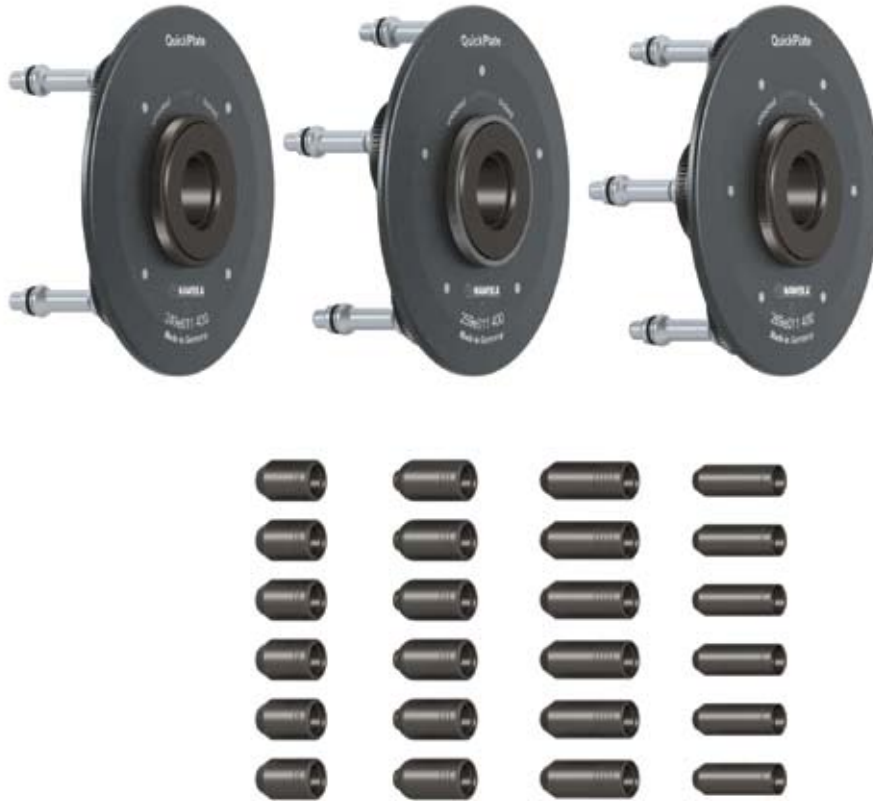

QuickPlate Series IV

QuickPlate Series Includes:
3 Quick Plates: HW249e011 400, HW259e011 400, HW269e011 400
Quick Tips x 6: HW273e008 003, HW273e008 007, HW273e008 023, HW273e008 025
Adapter Storage Tree HW900 008 205

Distributed by

Precision

Performance